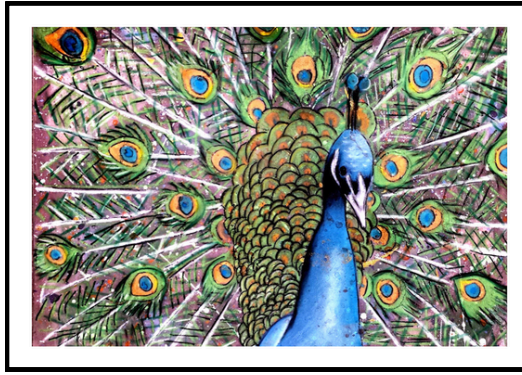

Royal Fanfare
SKU: CS-PEAC