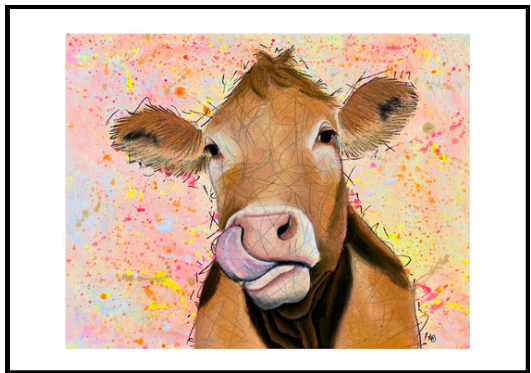

Like Mother
SKU: CS-COWM