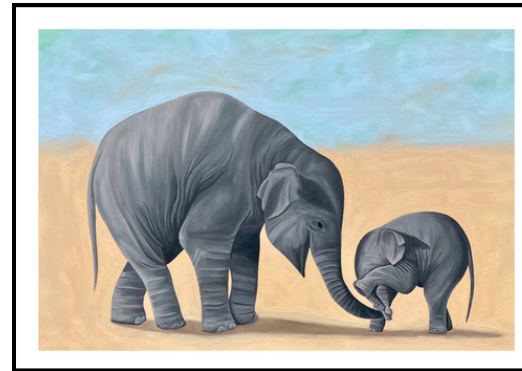

I Found You
SKU: CO-ELES