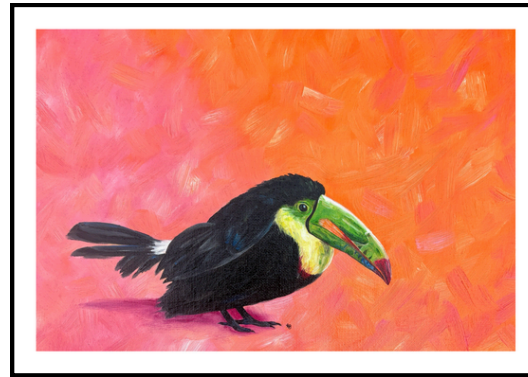

Toucan Play That Game
SKU: CO-TOUB